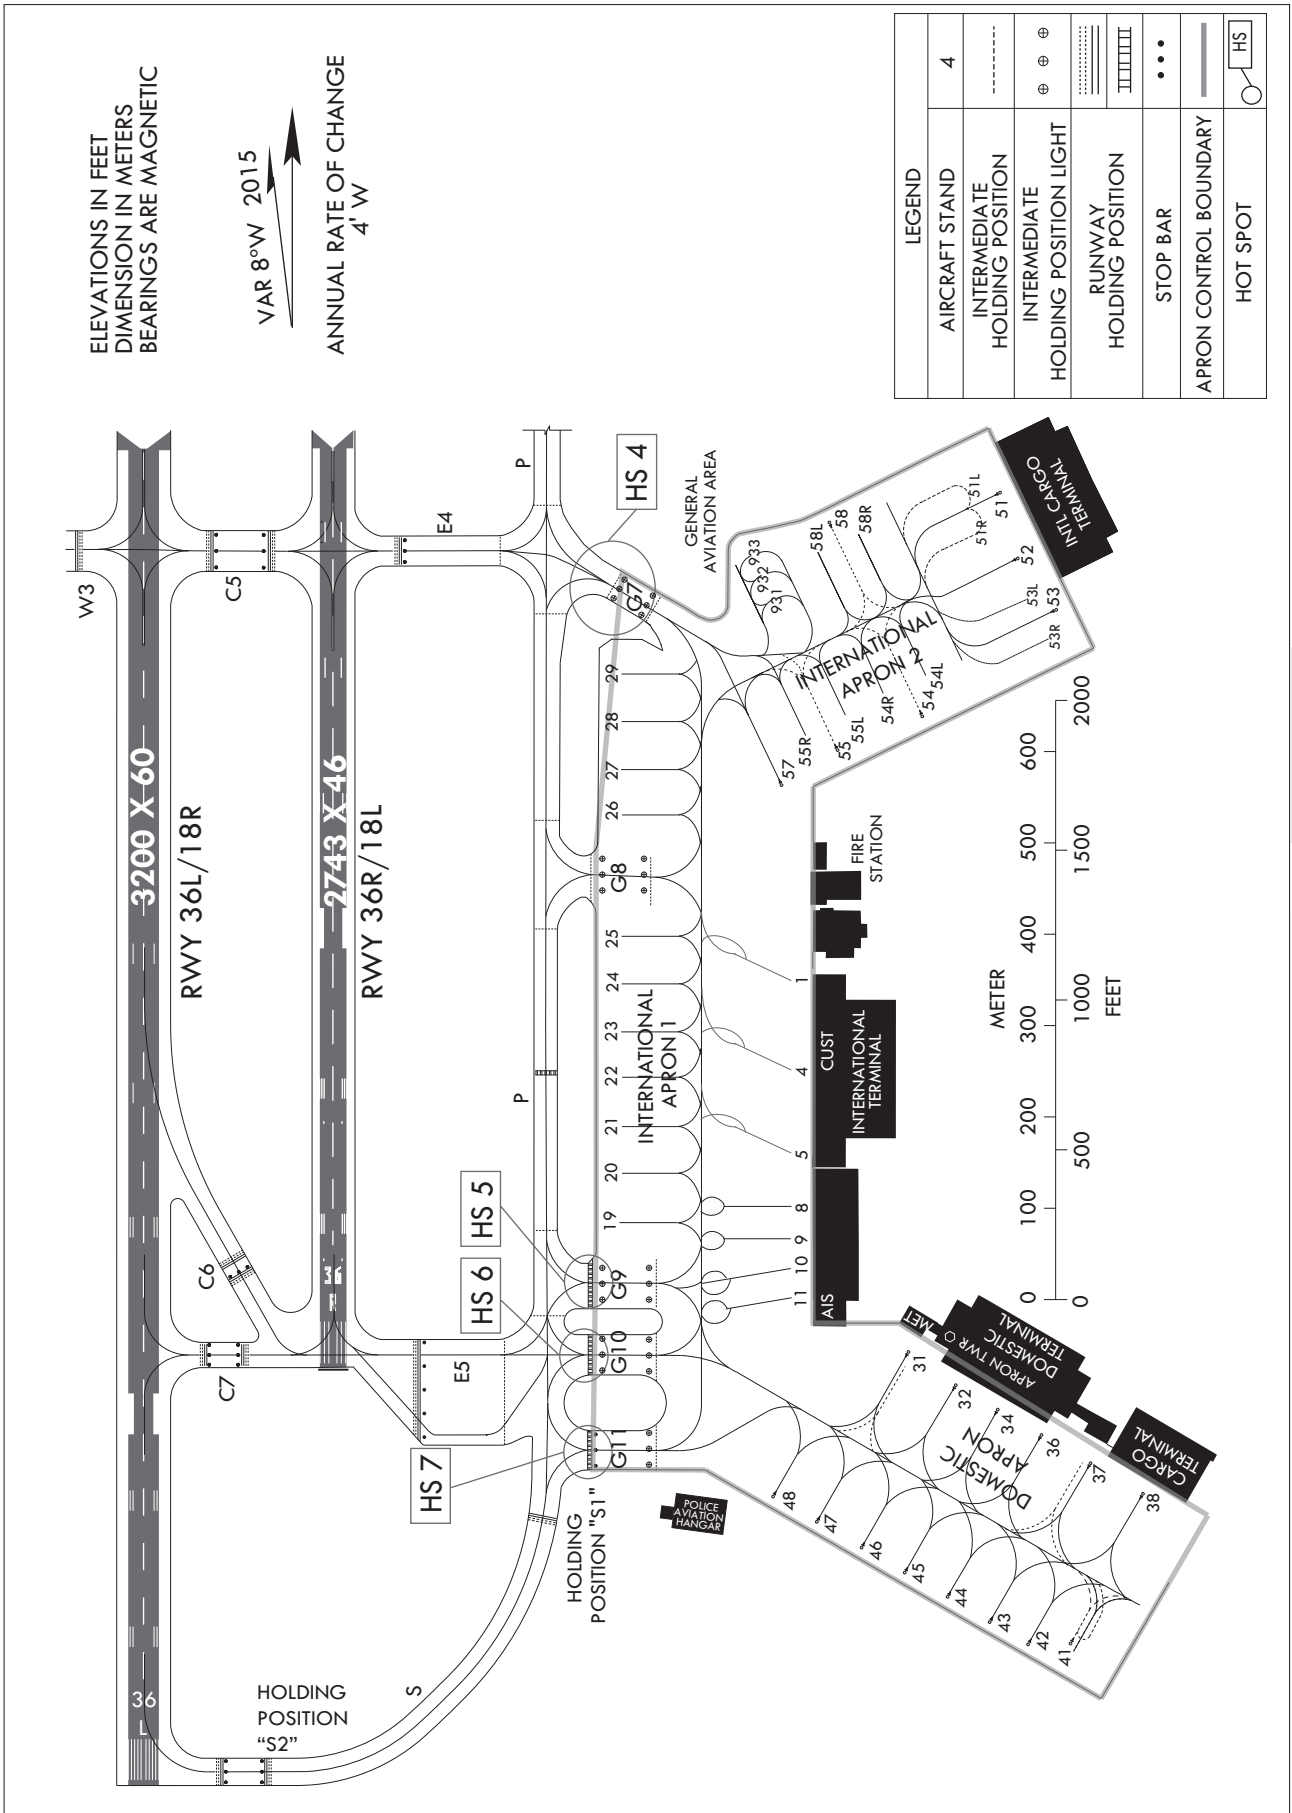

**AIRCRAFT PARKING  
DOCKING CHART - ICAO**

APRON ELEV  
8 ft

TWR	118.1	118.450
	233.3	236.6
GND	121.9	275.8
APRON	121.65	317.450

**BUSAN/Gimhae INTL**

Change : Establishment of ACFT stand NR. 26 ~ 29.